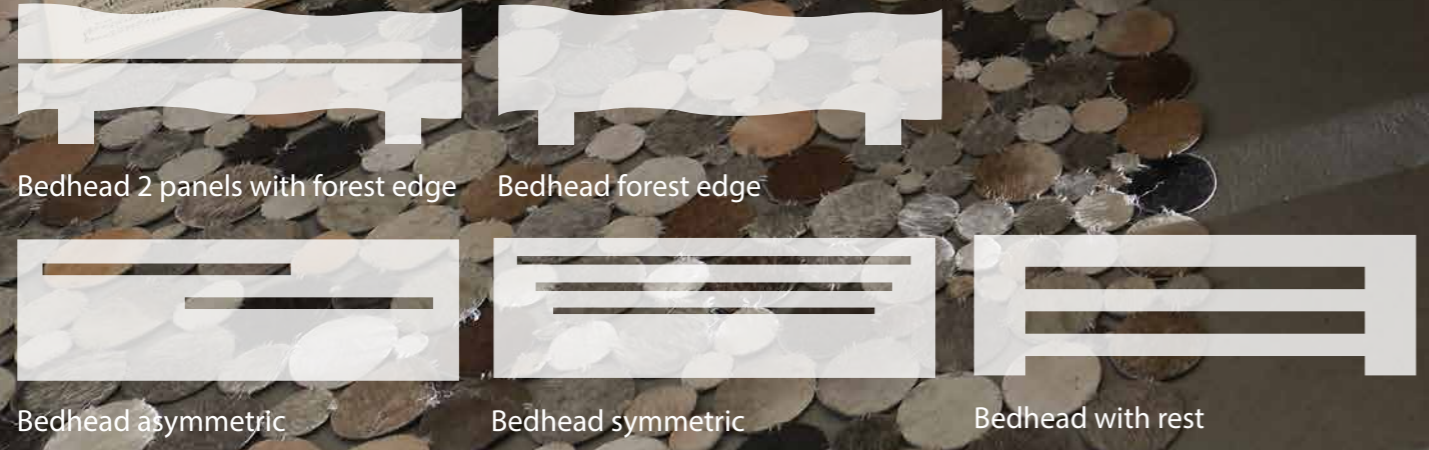

# VULKANO

Interior width	90/100/120/140/160/180/200 cm
Exterior width	Interior width + 40 cm
Interior length	200/210/220 cm
Exterior width	Interior length + 32 cm
Side top edge	50 cm (support bar 17 cm lowered)
Height of bedhead	100 cm (approxm. 7 % retroverted)
Wood types	Beech,Heartwood,ArollaPine,Wildoak